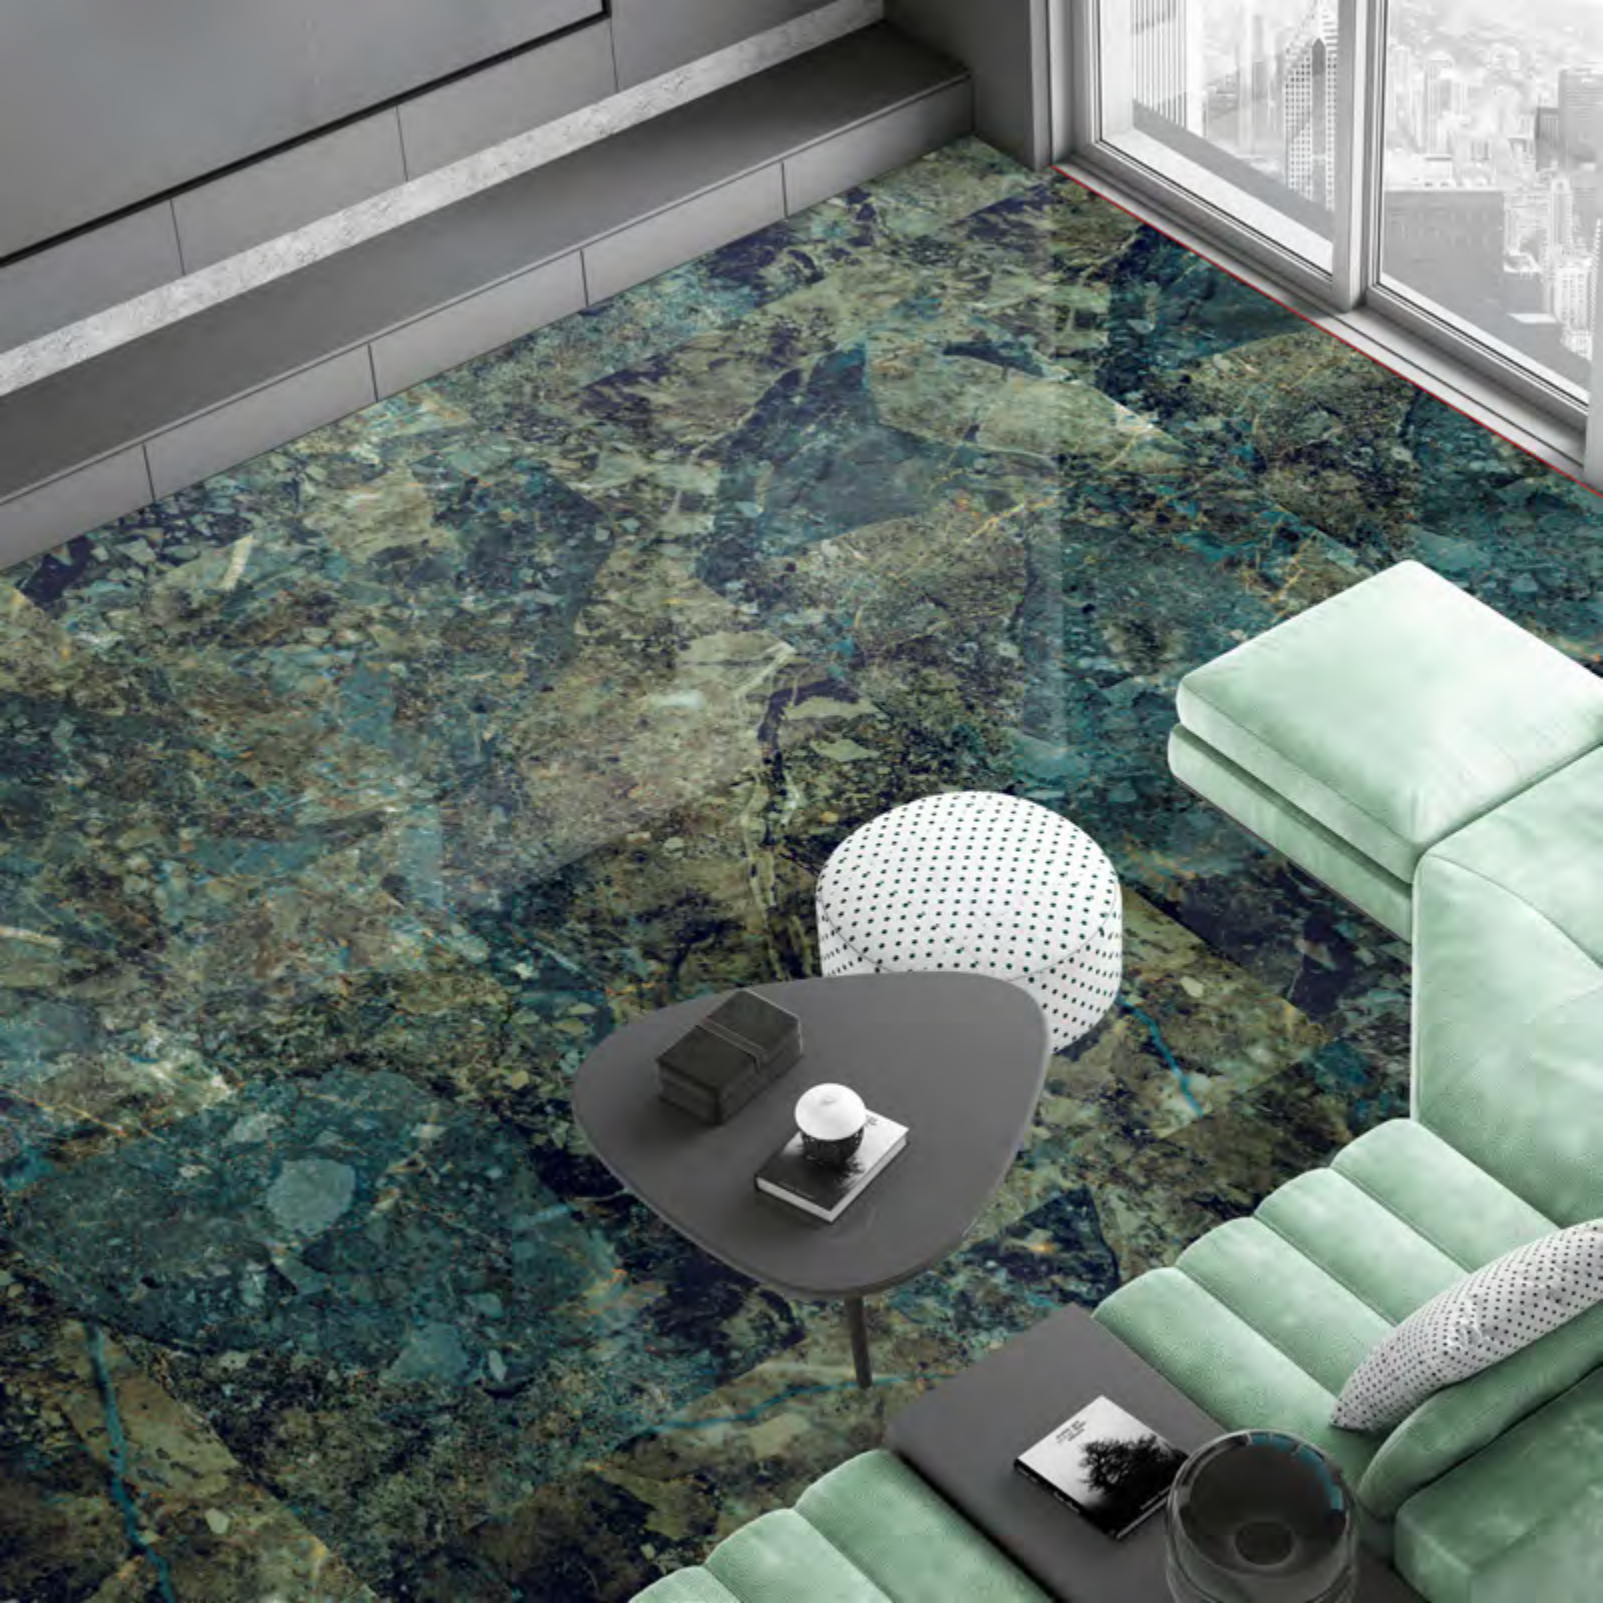

CORAL PEAR

SIZE
600X1200 MM

FINISH
GLOSSY

COSMIC GREEN

SIZE
600X1200 MM

FINISH
GLOSSY

RANDOM : 5

COSMIC GREEN