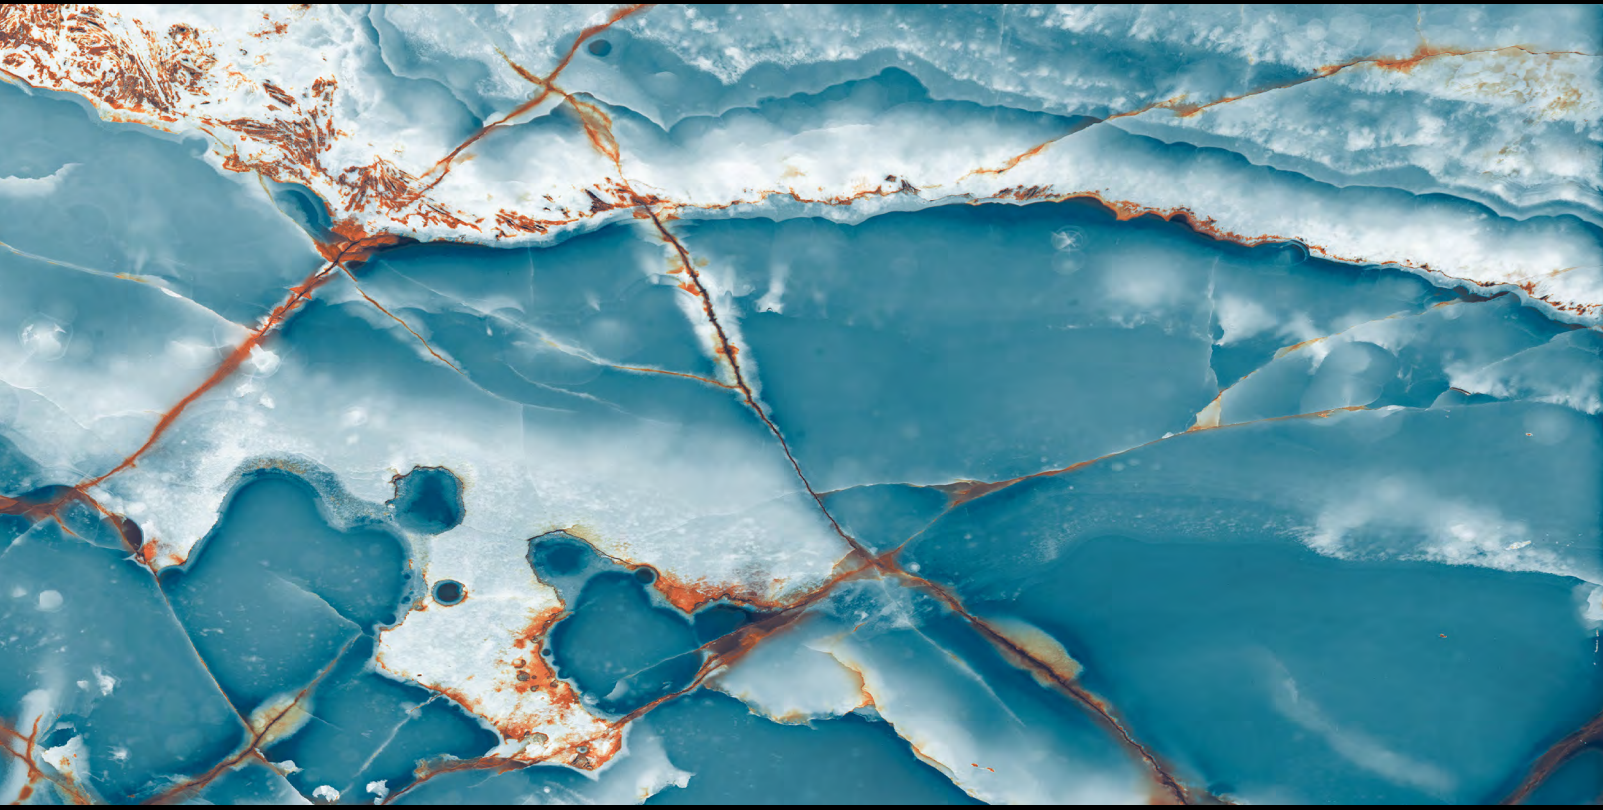

OPERA BLUE

SIZE
600X1200 MM

FINISH
GLOSSY

RANDOM : 5