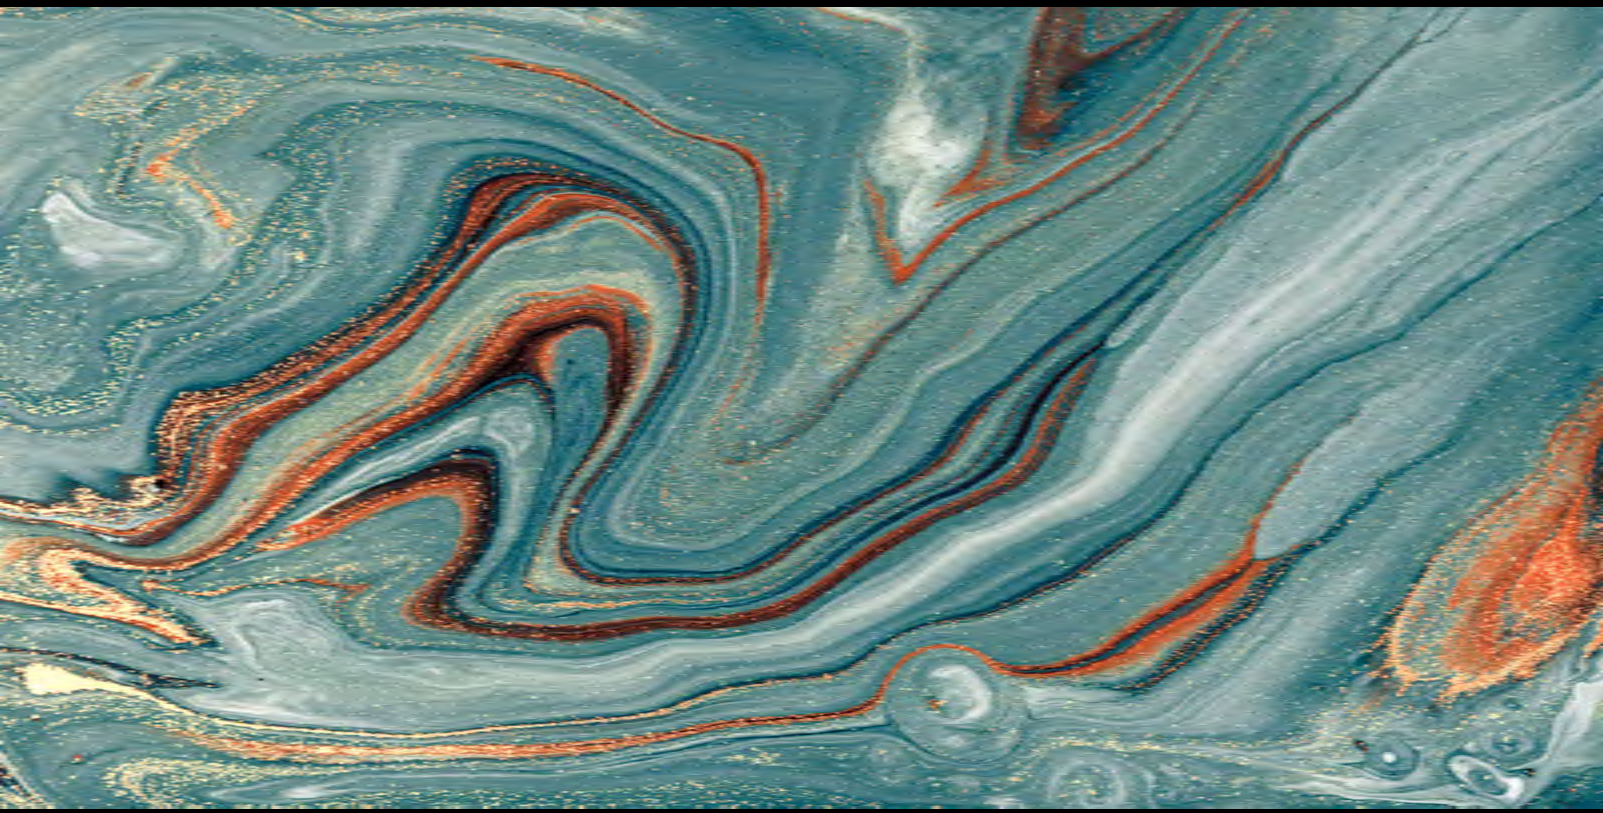

GREEN REVERIE

SIZE
600X1200 MM

FINISH
GLOSSY

RANDOM : 1