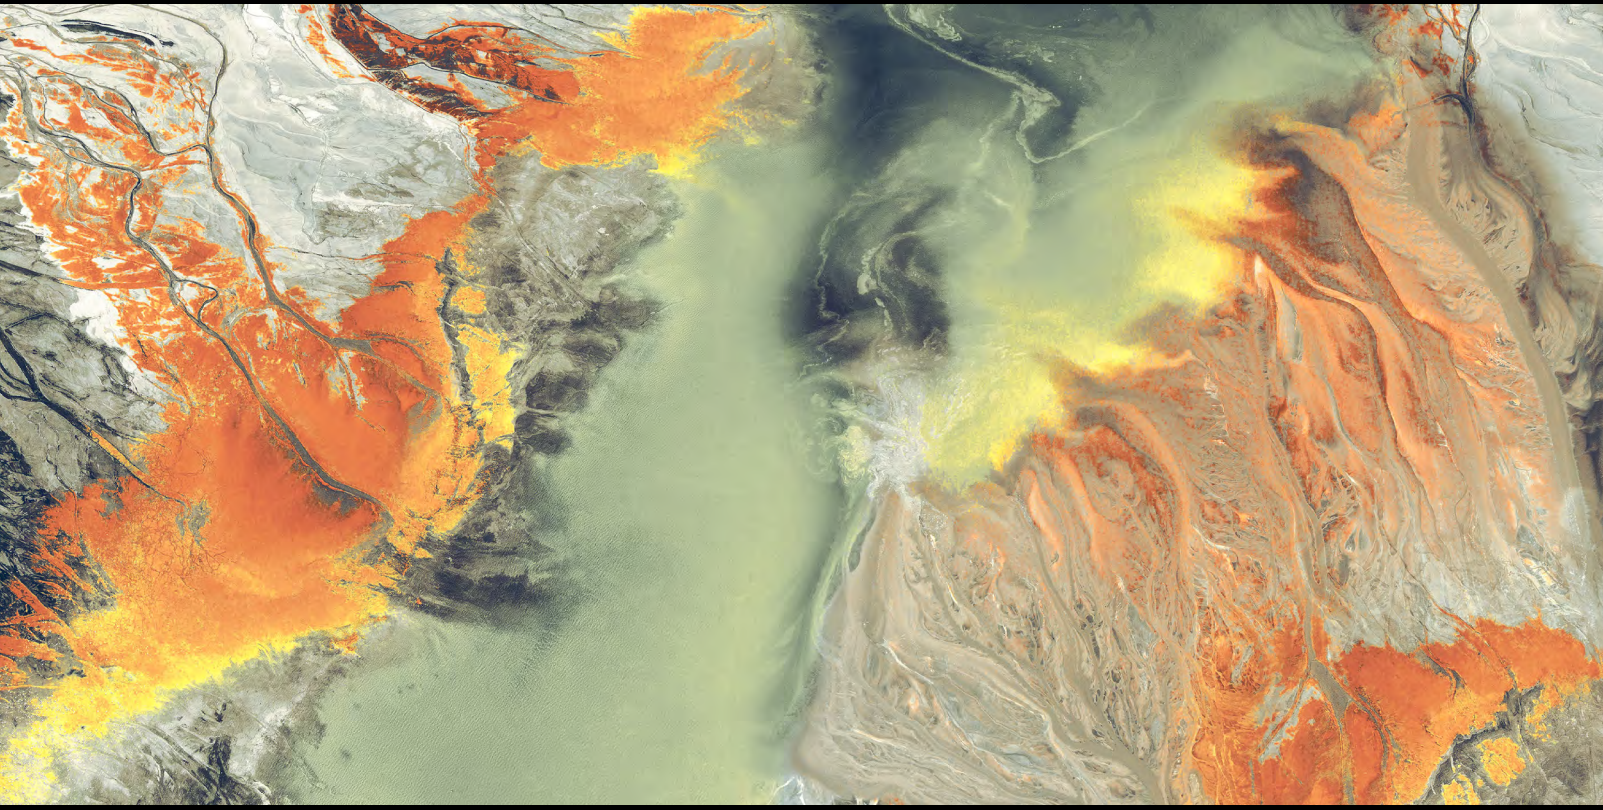

SIZE
600X1200 MM

FINISH
GLOSSY

RANDOM : 5

RED OROBICO

SIZE
600X1200 MM

FINISH
GLOSSY

RIGA BRONZE

SIZE
600X1200 MM