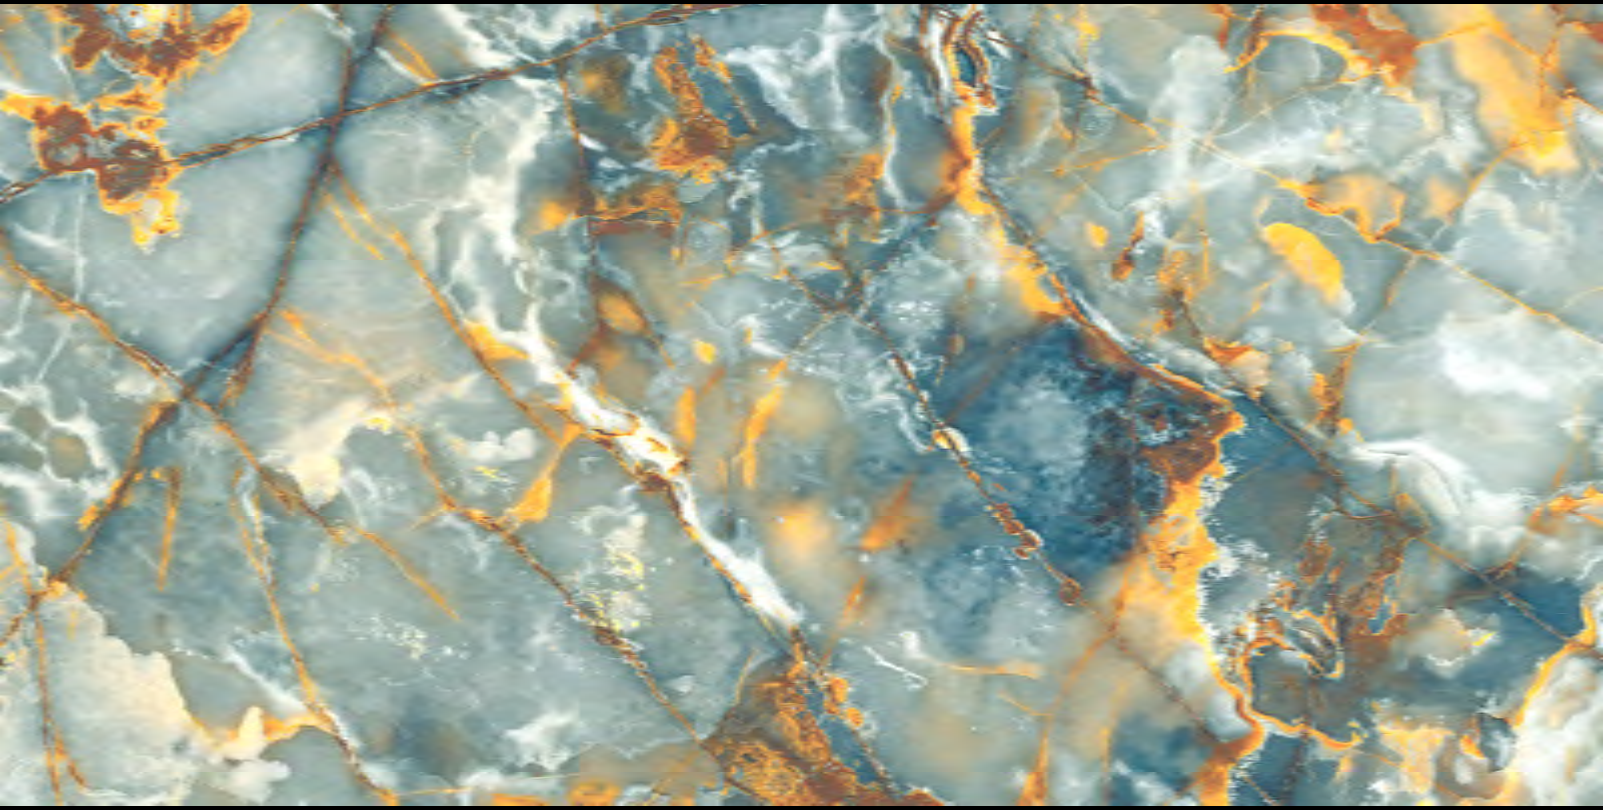

SIZE
600X1200 MM

FINISH
GLOSSY

RANDOM : 5

FANTASTIC ONYX NATURAL

SIZE
600X1200 MM

FINISH
GLOSSY

FIREBOLT NATURAL

SIZE
600X1200 MM