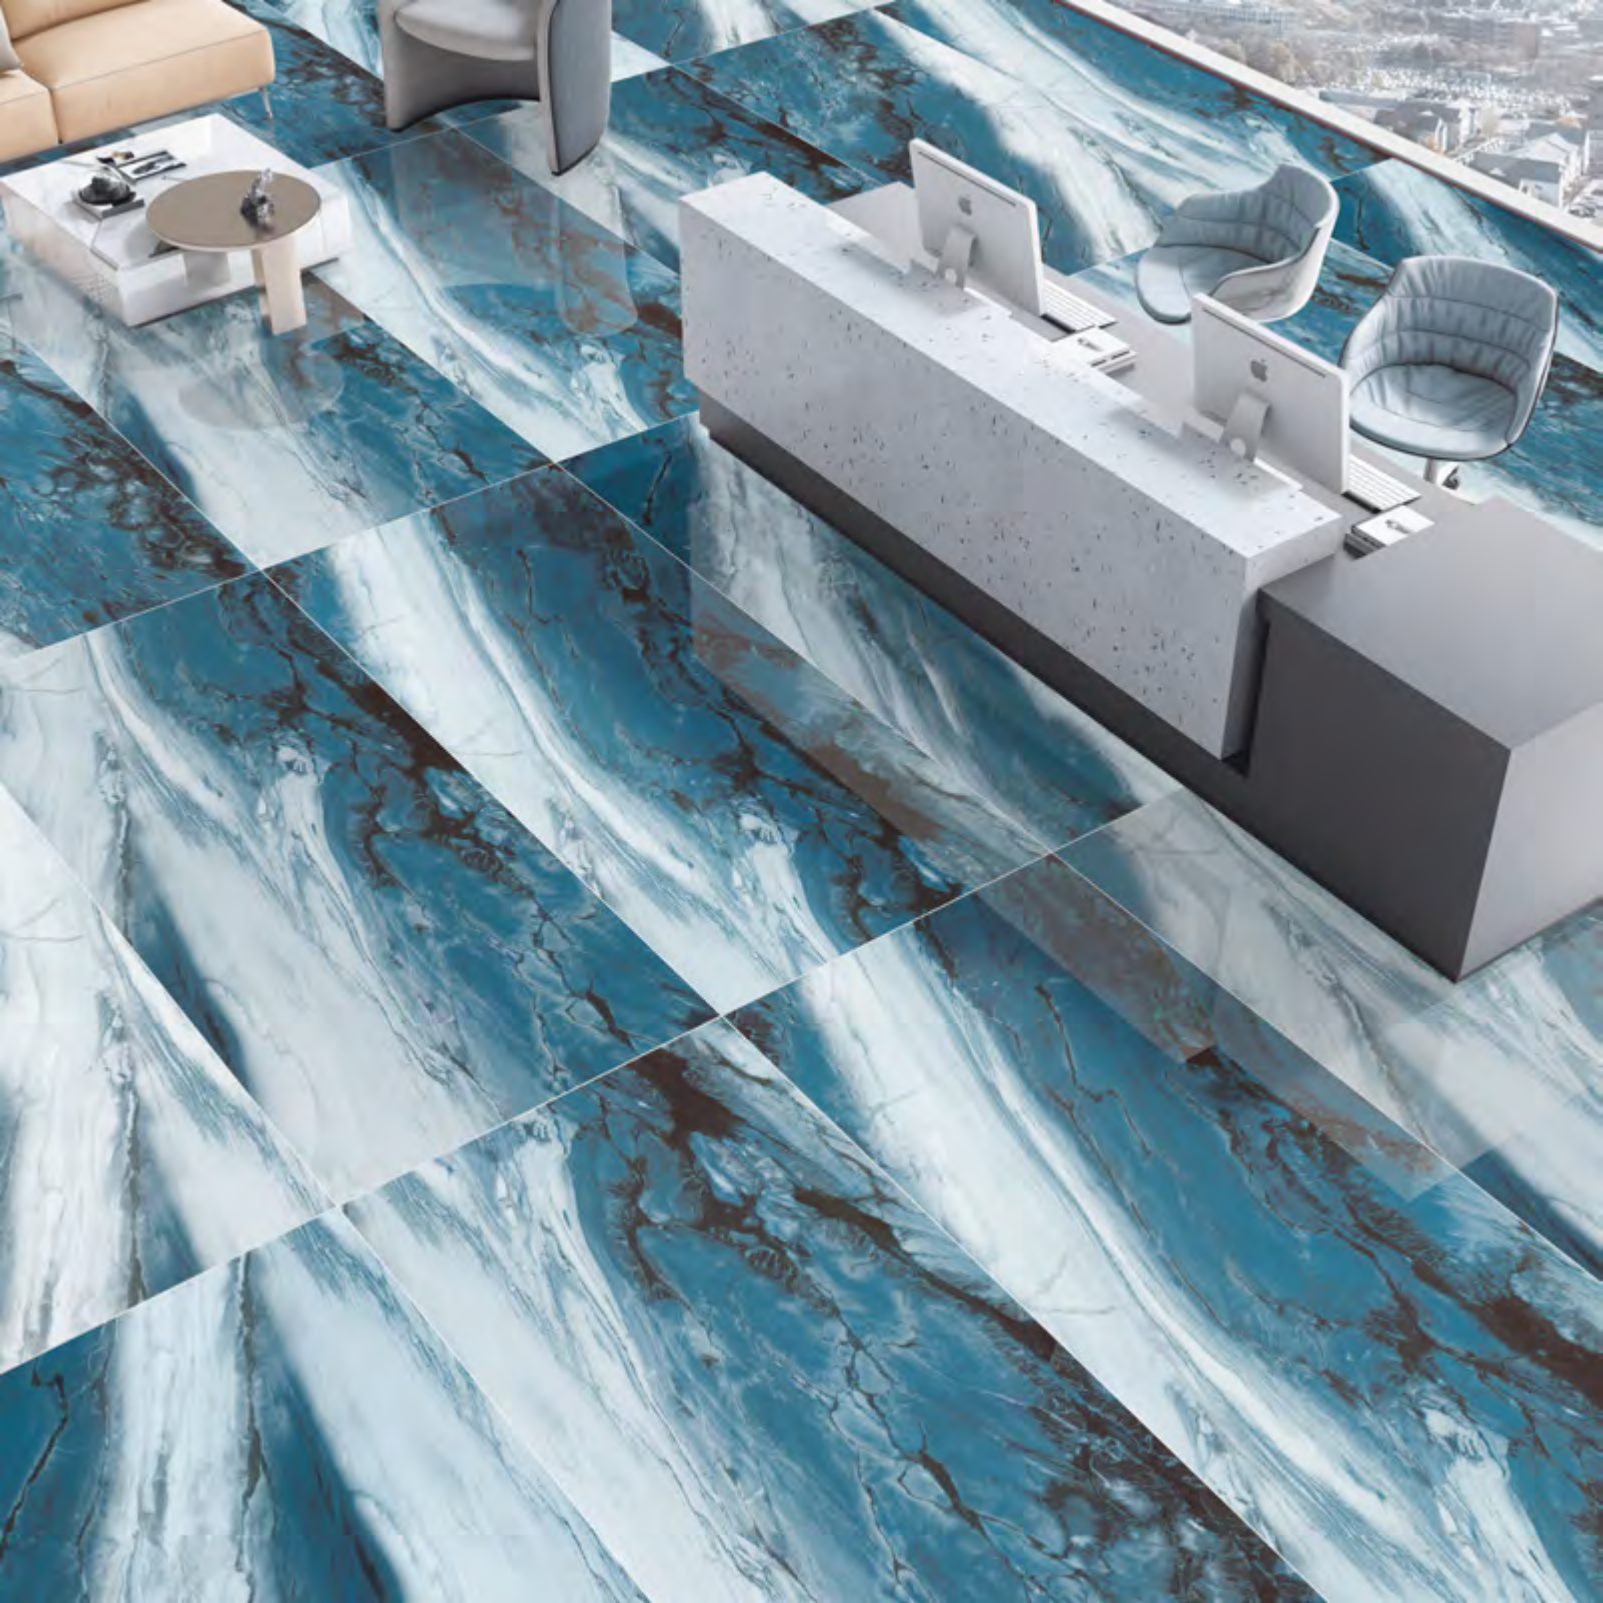

FINISH
GLOSSY

MARMEZ AQUA

SIZE
600X1200 MM

FINISH
GLOSSY

RANDOM : 5

MARMEZ AQUA

SIZE
600X1200 MM

FINISH
GLOSSY