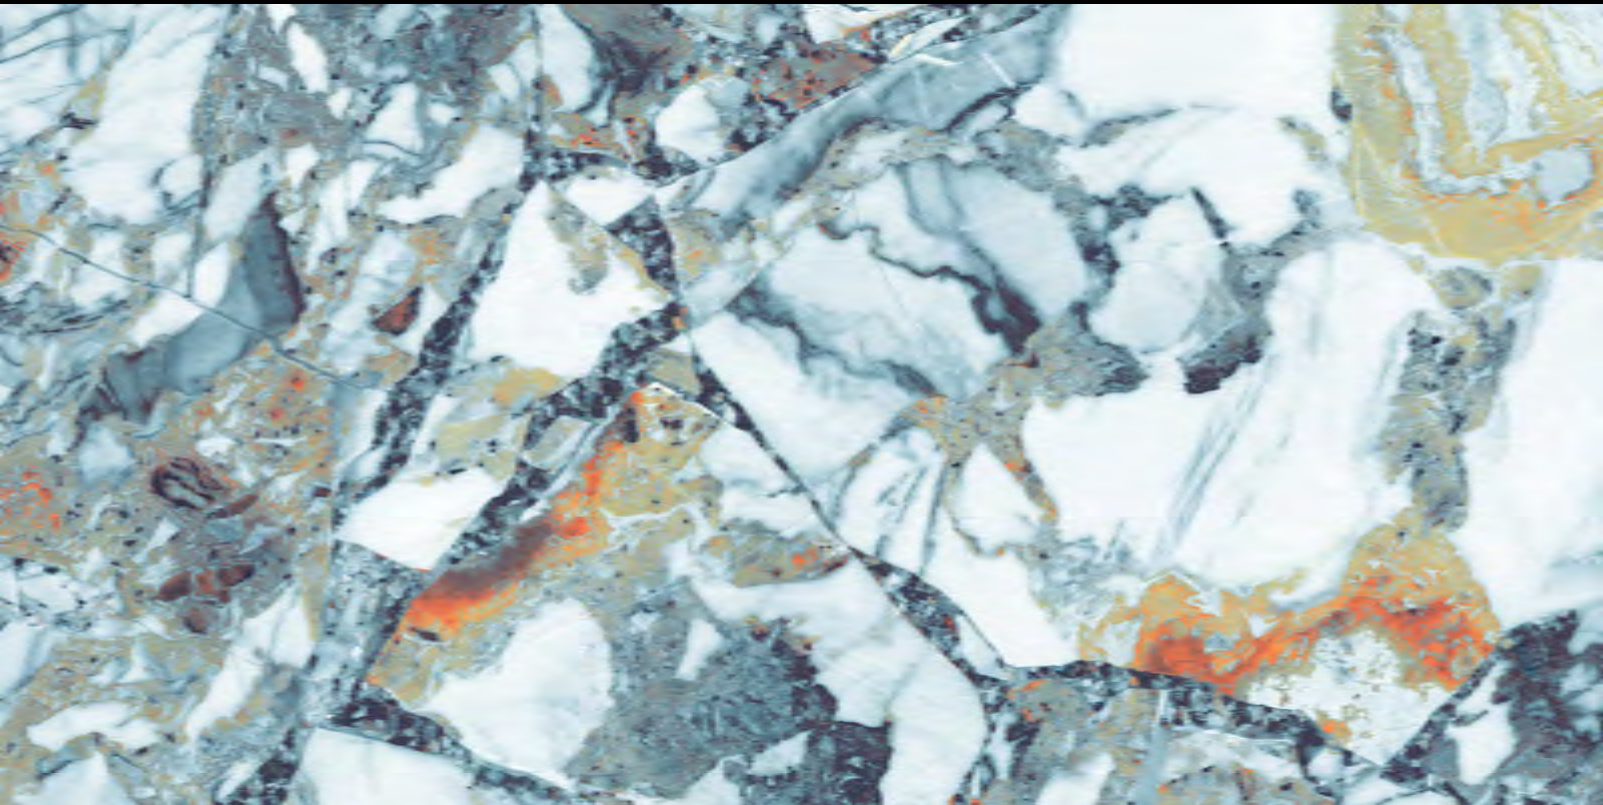

ICE ONYX AQUA

SIZE
600X1200 MM

FINISH
GLOSSY

RANDOM : 3

ICE ONYX AQUA

SIZE
600X1200 MM

FINISH
GLOSSY

IMPERIAL RUST