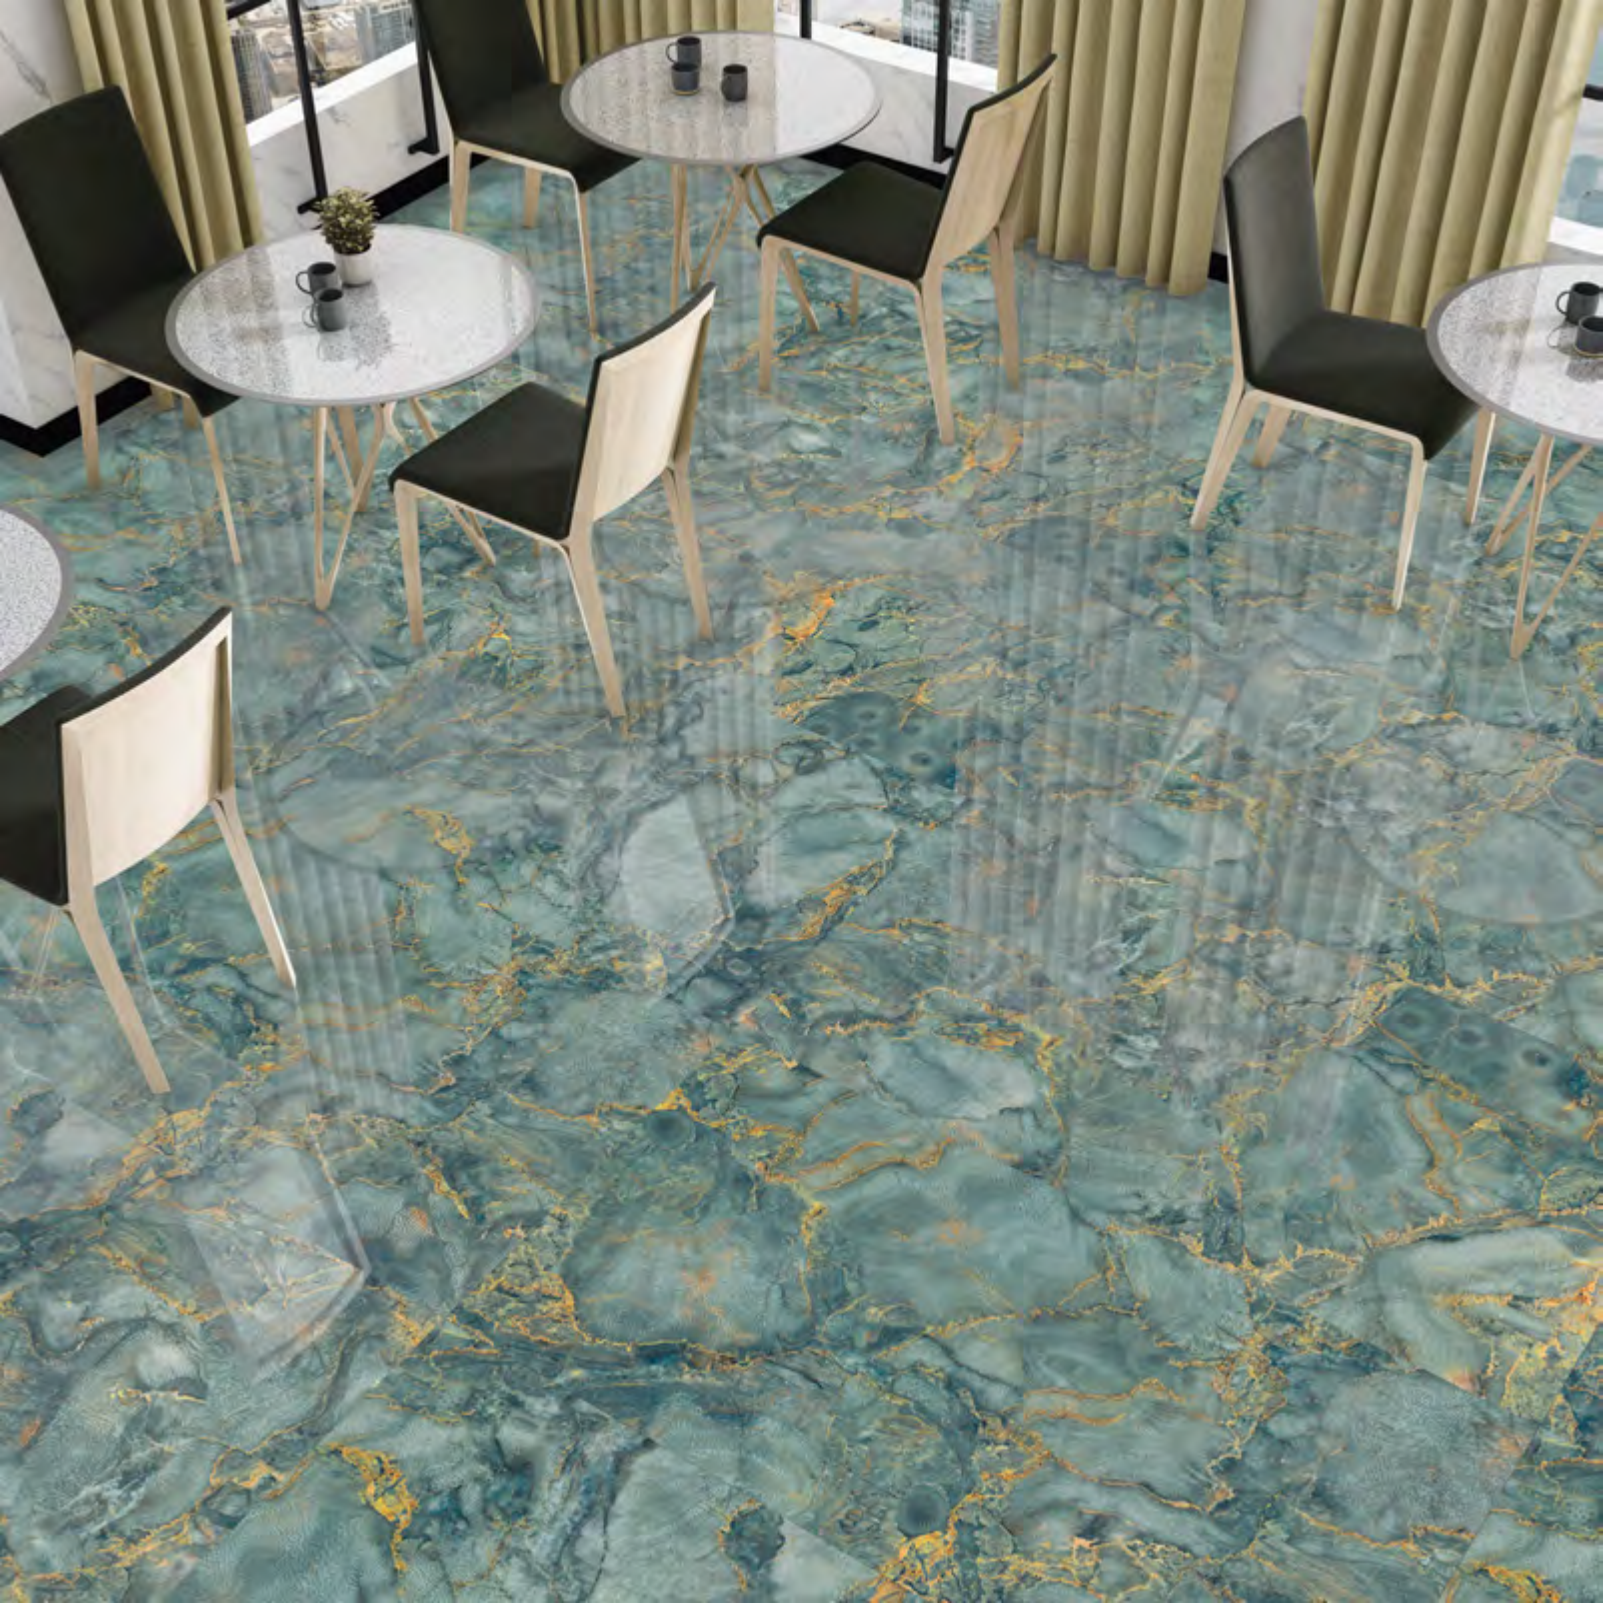

TORONTO AQUA

SIZE
600X1200 MM

FINISH
GLOSSY