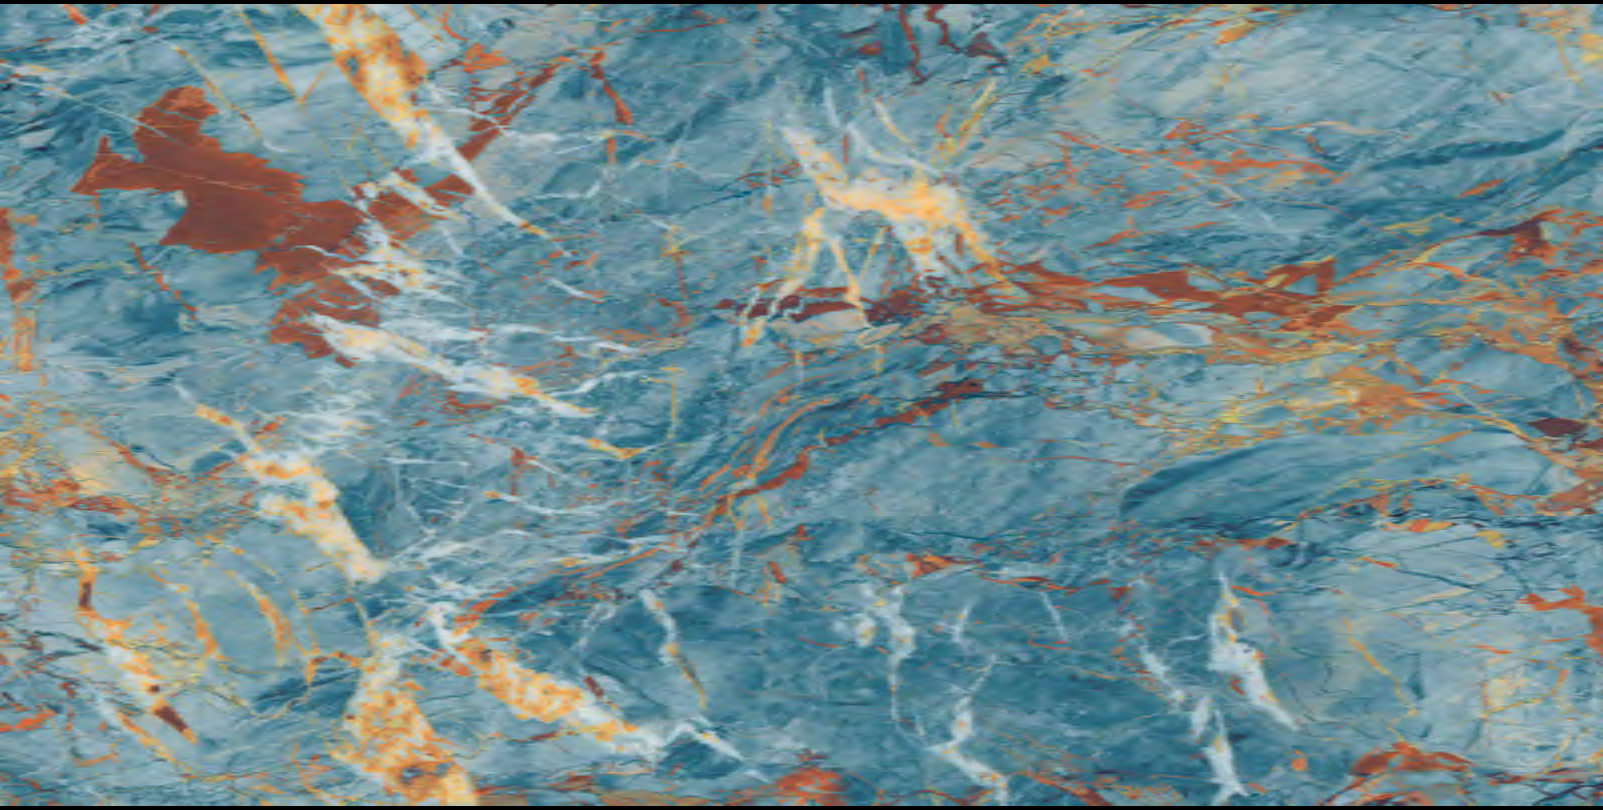

ELEGANCE BLUE

SIZE
600X1200 MM

FINISH
GLOSSY

RANDOM : 5