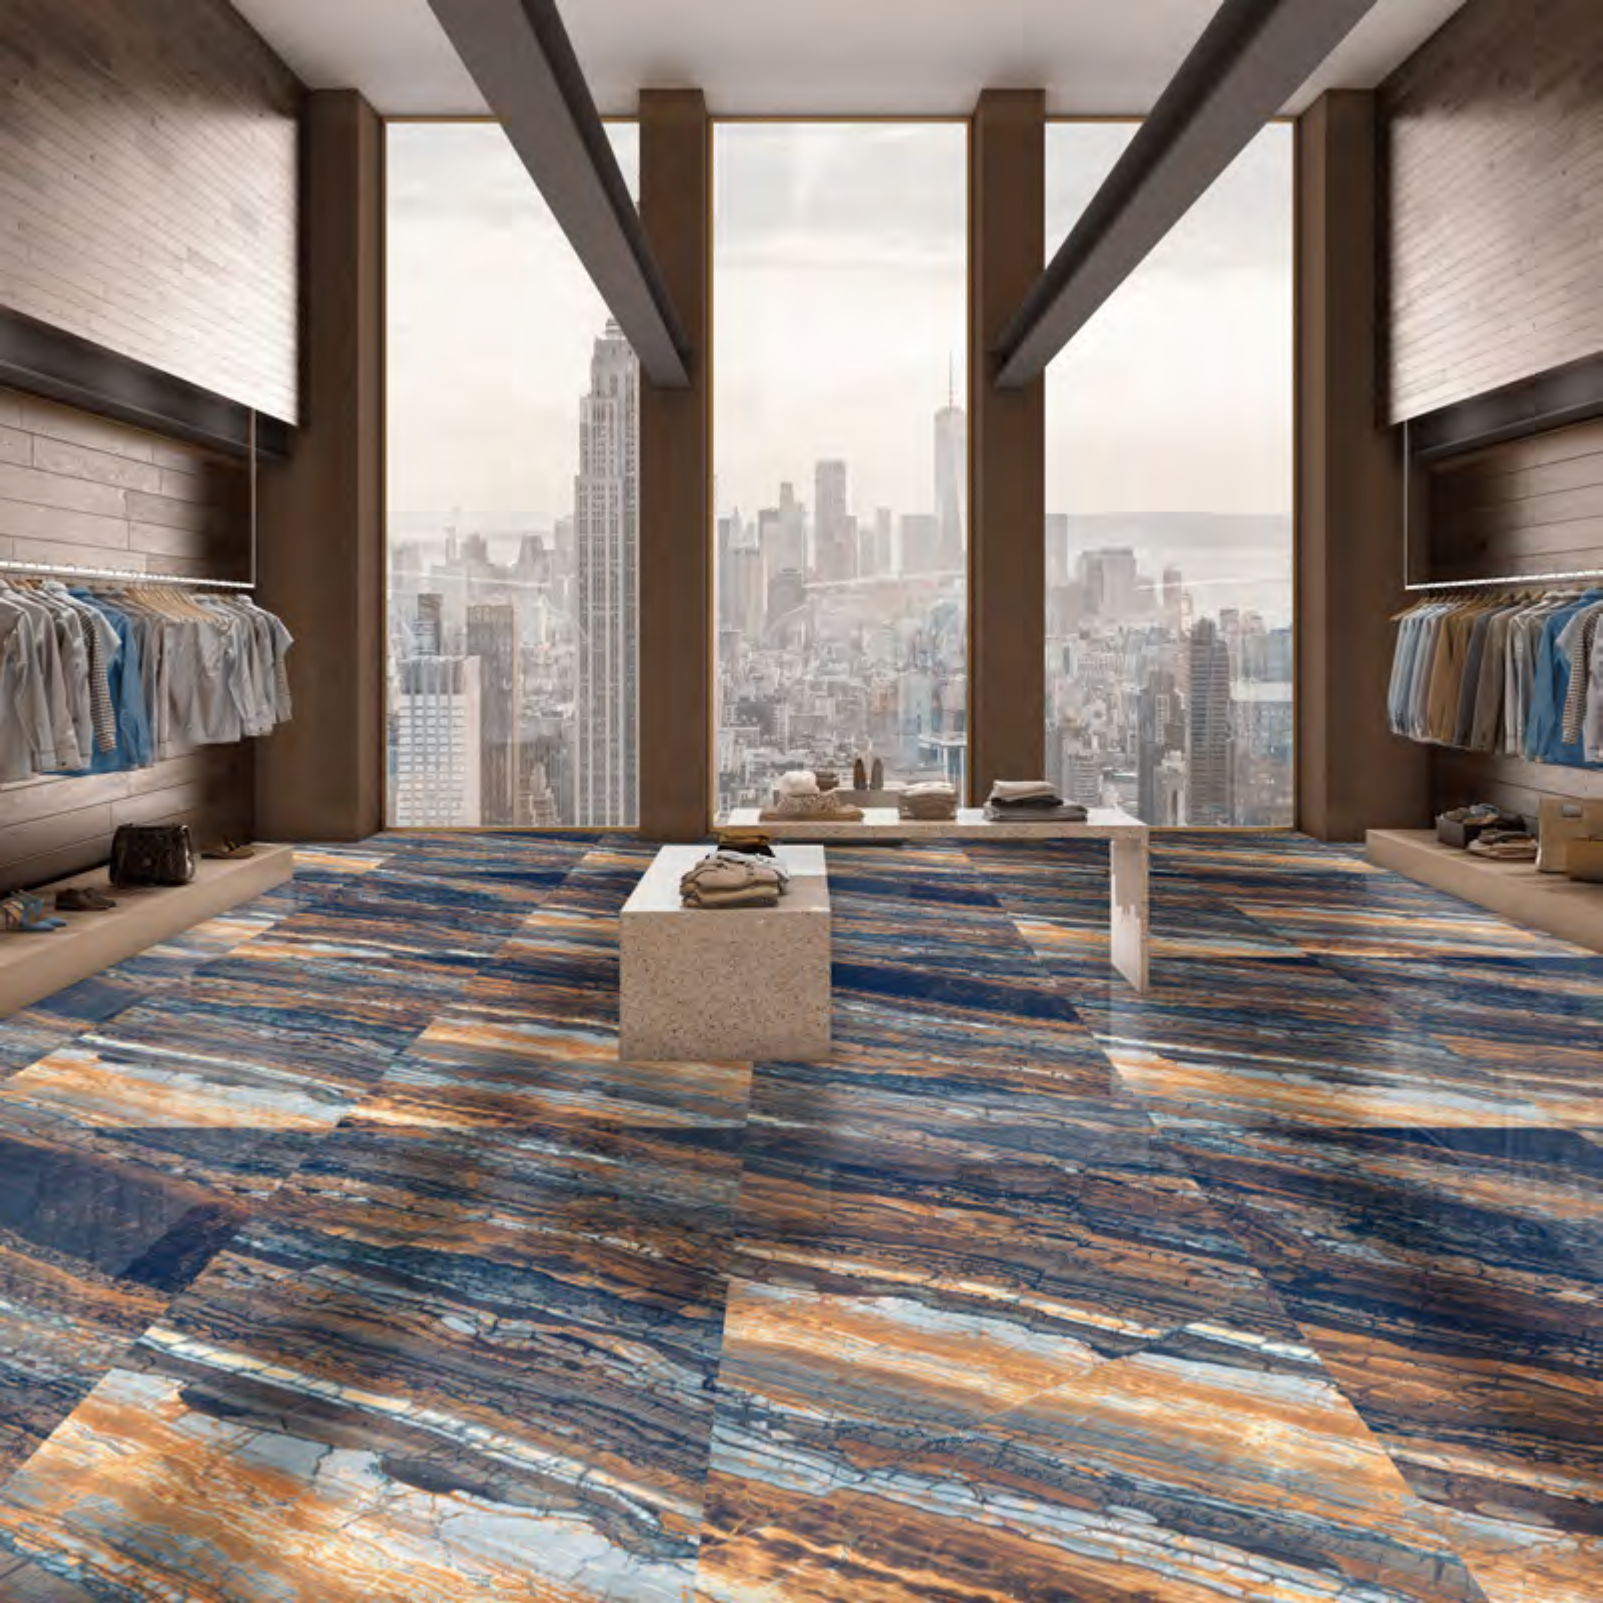

INTEGRA BLACK

SIZE
600X1200 MM

FINISH
GLOSSY