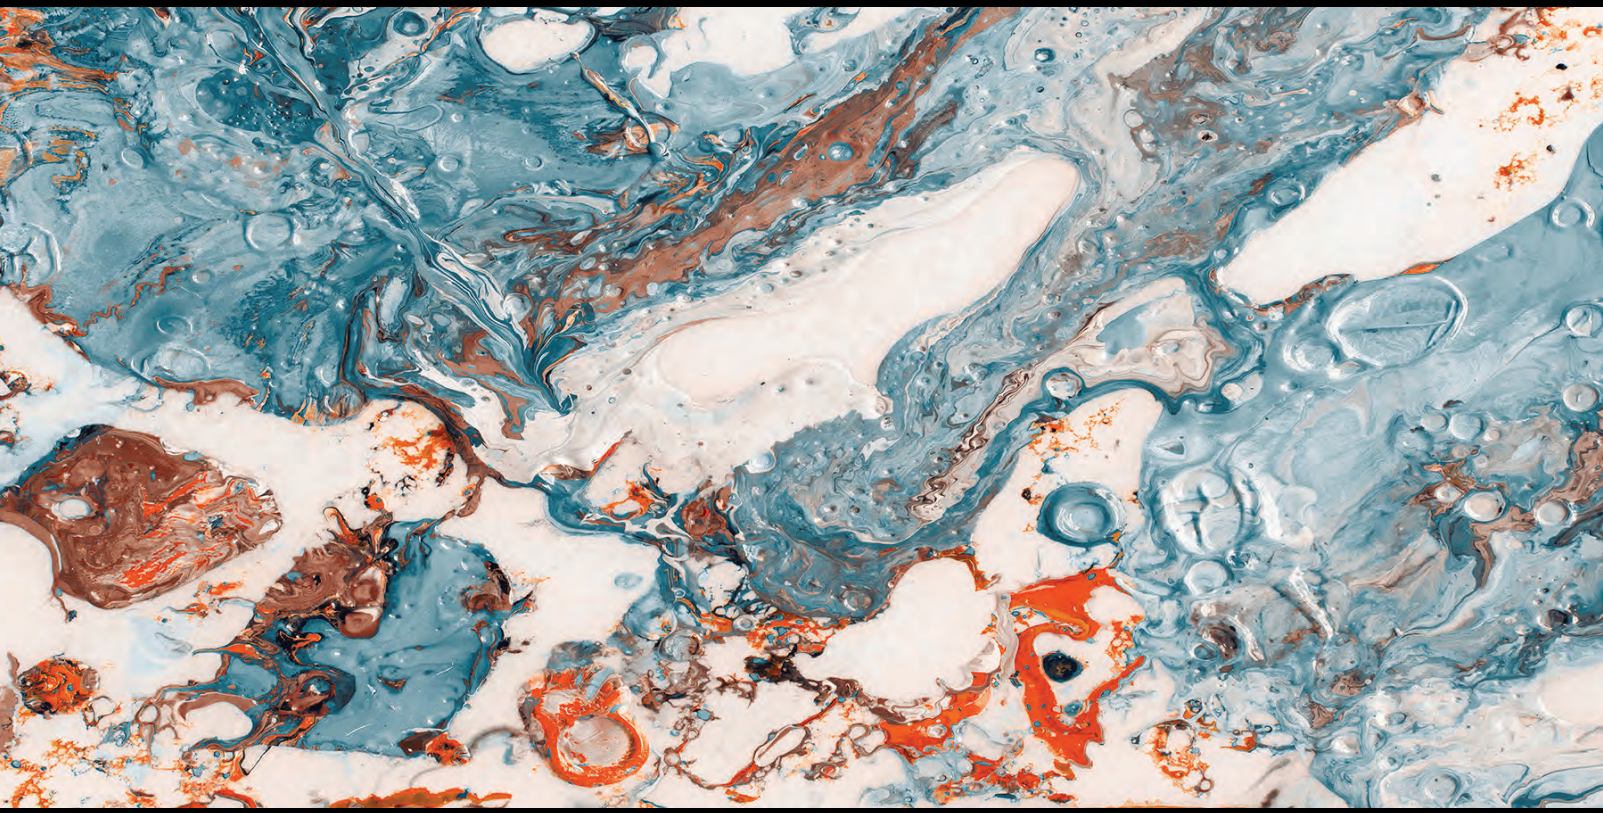

LAWA AQUA

SIZE
600X1200 MM

FINISH
GLOSSY

RANDOM : 1