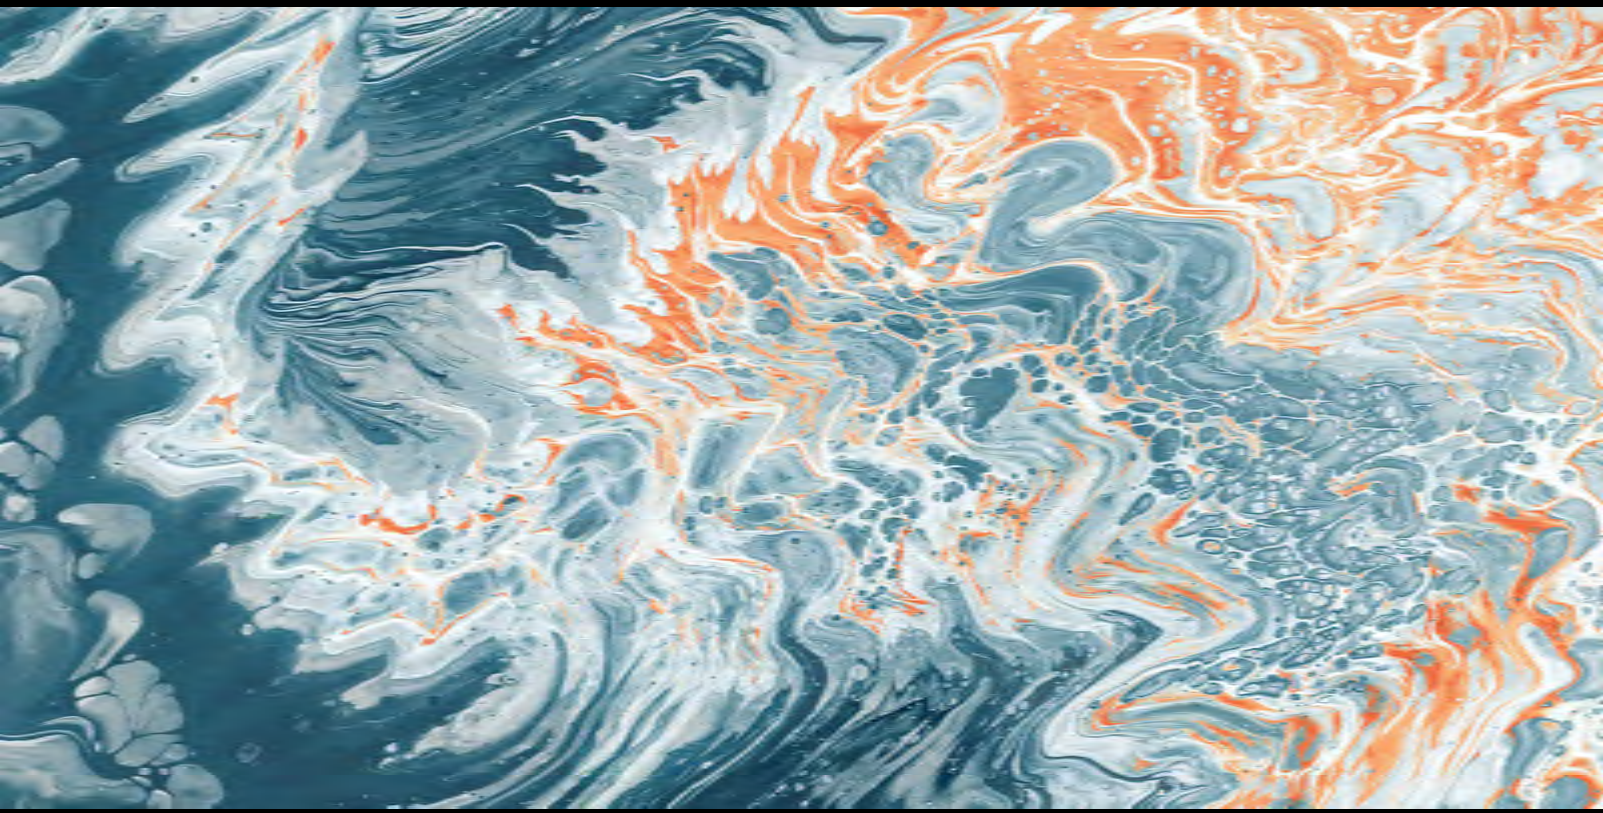

FINISH
GLOSSY

RANDOM : 5

FIREBOLT NATURAL

SIZE
600X1200 MM

FINISH
GLOSSY

FUSION AQUA

SIZE
600X1200 MM

FINISH
GLOSSY