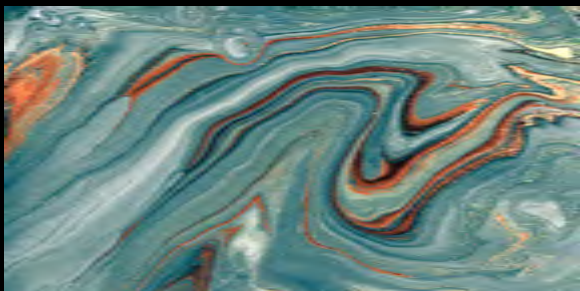

GREEN REVERIE

SIZE
600X1200 MM

FINISH
GLOSSY

RANDOM : 1